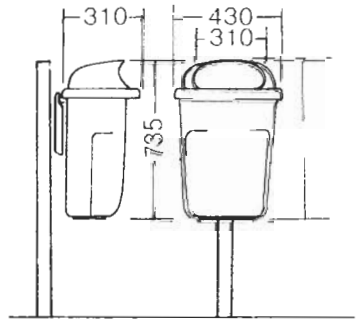

SSI SCHAFFER

P
1 Stunde
werktage
7 - 19 h

Waste collection in public areas with litter bins 50 l, 120 l and 240 l made from polyethylene

litter bin 50 l

With mounting accessories...

...for easy mounting

50 l litter bin according to DIN 30713 made from plastics

Made from high-quality, UV-stabilized HD-polyethylene. With support for mounting to posts, pillars, walls, and building. Colours: orange, green and charcoal. 50 l, weight approx. 5 kg

(approx. dimensions in mm)

Empties like all other GMT bins

120 l

240 l

120 / 240 l litter bin made from polyethylene

Offering higher volume, an effective solution especially for waste collection in parking areas of highways.

Can be tightly mounted to the ground by means of a bottom plate and stand.

The safety bracket is fastened with a triangular lock.

Special design with foot-pedal operated lid

Width approx. 540 mm (approx. dimensions in mm)

The safety bracket is fastened with a triangular lock.

140 Nuggett Court
Brampton, Ontario
L6T 5H4