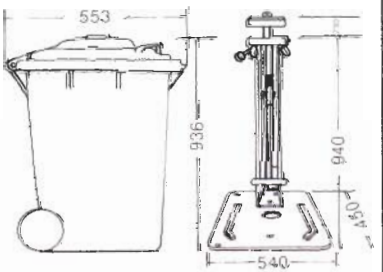

Made from high-quality, UV-stabilized HD-polyethylene. With support for mounting to posts, pillars, walls, and building. Colours: orange, green and charcoal. 50 l, weight approx. 5 kg

(approx. dimensions in mm)

Empties like all other GMT bins

120 l

240 l

120 / 240 l litter bin made from polyethylene

Offering higher volume, an effective solution especially for waste collection in parking areas of highways.

Can be tightly mounted to the ground by means of a bottom plate and stand.

The safety bracket is fastened with a triangular lock.

Special design with foot-pedal operated lid

Width approx. 540 mm (approx. dimensions in mm)

The safety bracket is fastened with a triangular lock.

140 Nuggett Court
Brampton, Ontario
L6T 5H4